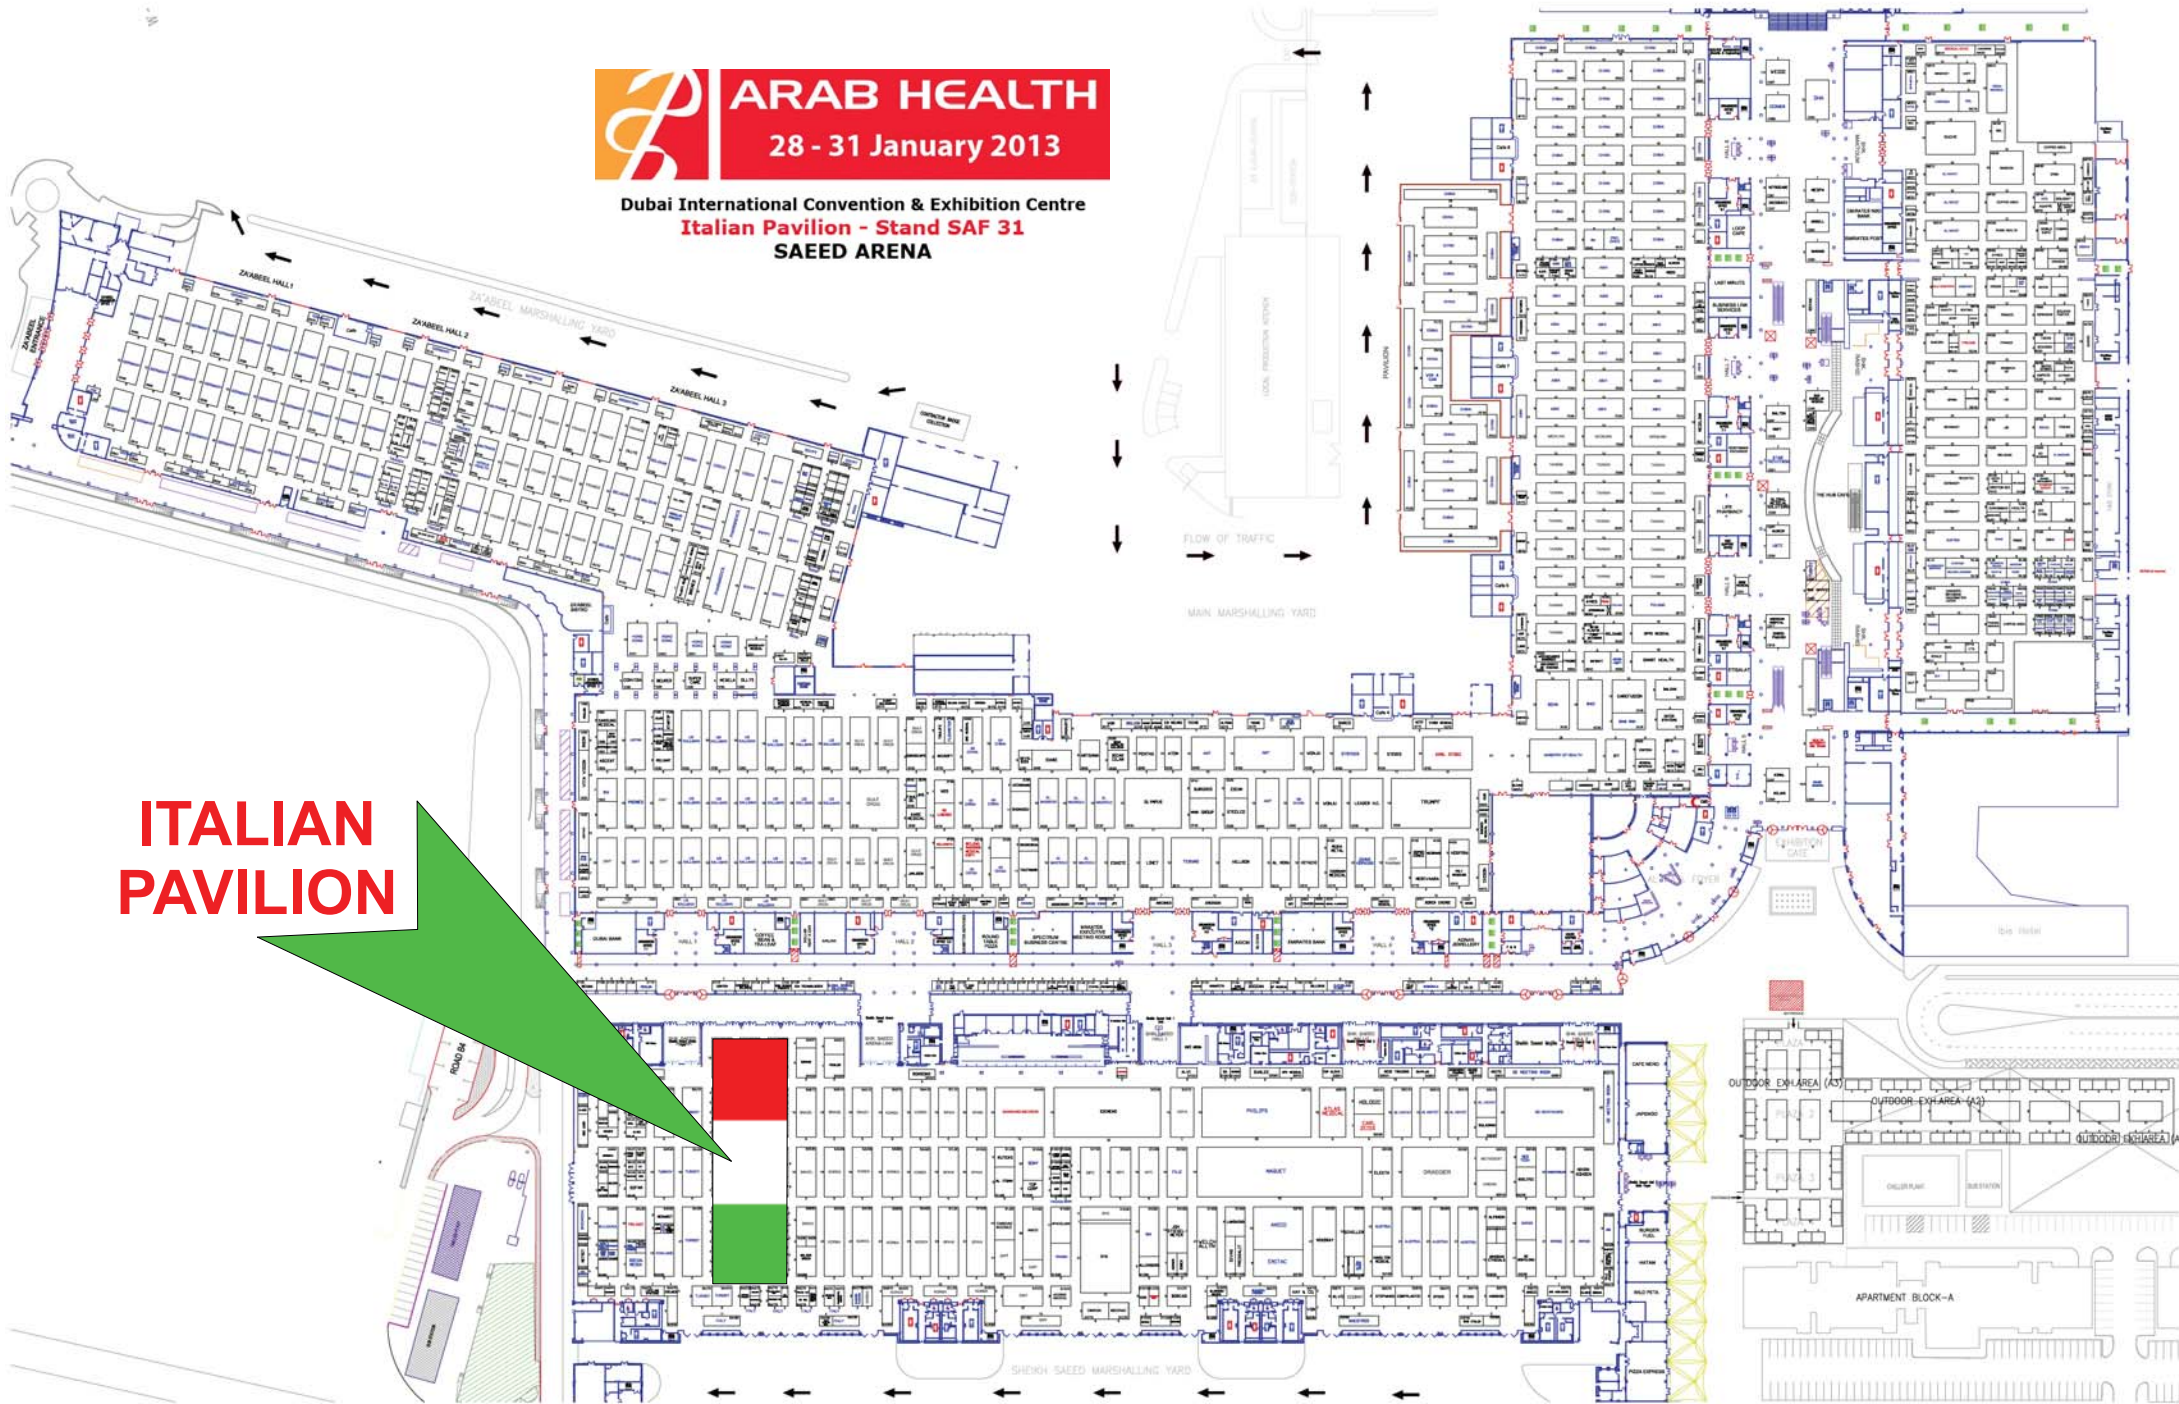

DICEC Location Map

ITALIAN PAVILION

P Parking

A Za'abeel Entrance

B Convention Gate Entrance

C Exhibition Gate Entrance

D Arena Entrance

 **ARAB HEALTH**
28 - 31 January 2013

Dubai International Convention & Exhibition Centre
Italian Pavilion - Stand SAF 31
SAEED ARENA

**ITALIAN
PAVILION**

Dubai International Convention & Exhibition Centre
Italian Pavilion - Stand SAF 31
SAEED ARENA

ITALIAN PAVILION