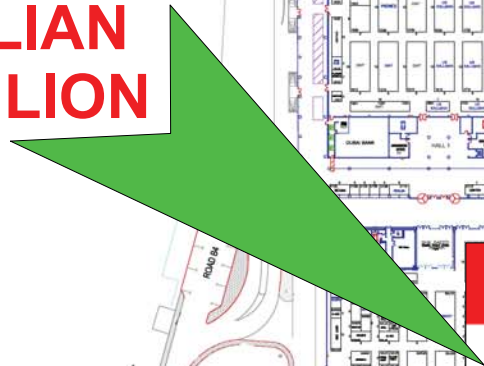

DICEC Location Map

ITALIAN PAVILION

P Parking

A Za'abeel Entrance

B Convention Gate Entrance

C Exhibition Gate Entrance

D Arena Entrance

 **ARAB HEALTH**
28 - 31 January 2013

Dubai International Convention & Exhibition Centre
Italian Pavilion - Stand SAF 31
SAEED ARENA

**ITALIAN
PAVILION**

Dubai International Convention & Exhibition Centre
Italian Pavilion - Stand SAF 31
SAEED ARENA